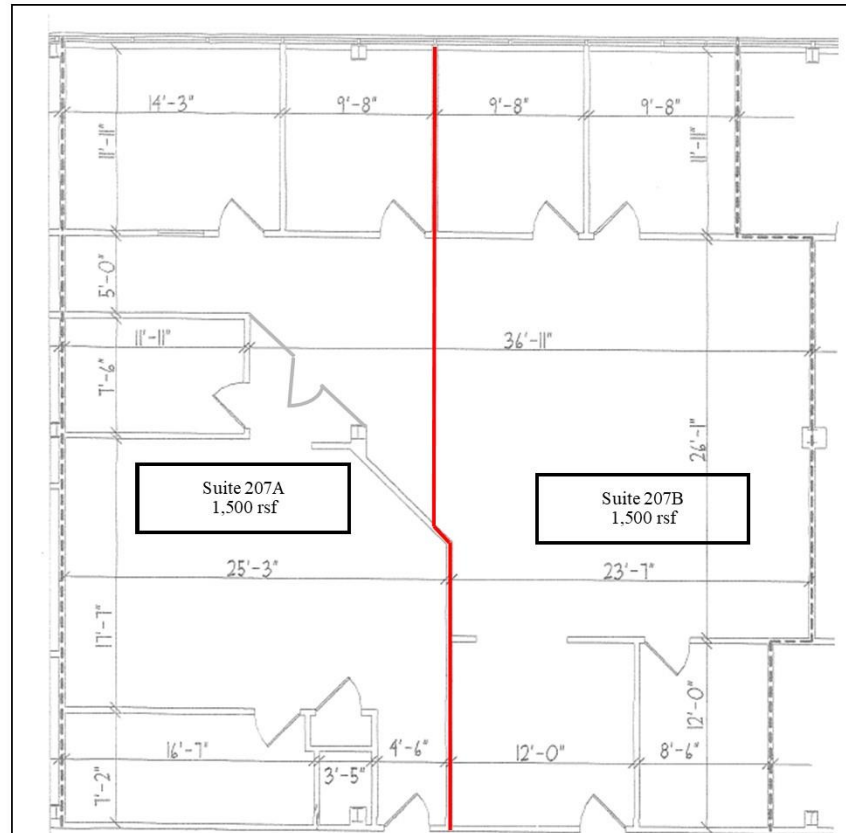

**800 West Main Street, Freehold, New Jersey**

**Suite 208 - 1,778 RSF**

For marketing purposes only, subject to architectural verification.

**800 West Main Street, Freehold, New Jersey  
Suite 207**

For marketing purposes only. Subject to architectural verification.