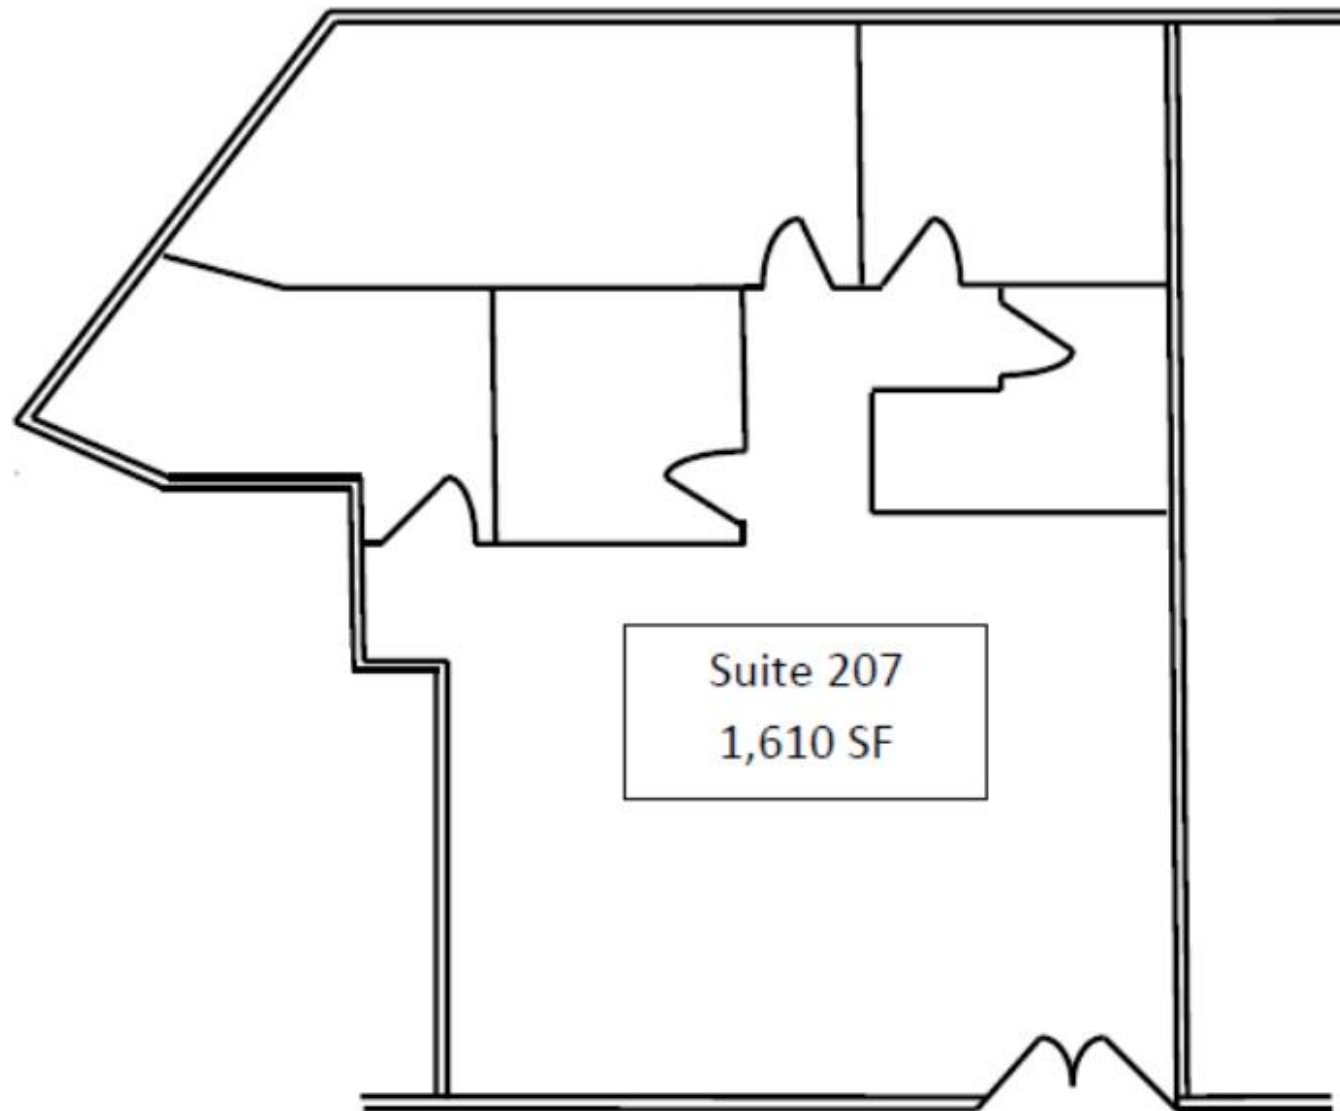

200 Middlesex Essex Turnpike, Iselin, New Jersey – 1,211 rsf

For marketing purposes only, subject to architectural verification. All dimensions are approximate.

200 Middlesex Essex Turnpike, Iselin, New Jersey – 1,610 rsf

For marketing purposes only, subject to architectural verification. All dimensions are approximate.

200 Middlesex Essex Turnpike, Iselin, New Jersey – 1,225 rsf

For marketing purposes only, subject to architectural verification. All dimensions are approximate.

200 Middlesex Essex Turnpike, Iselin, New Jersey – 1,142 rsf

For marketing purposes only, subject to architectural verification. All dimensions are approximate.

200 Middlesex Essex Turnpike, Iselin, New Jersey

For marketing purposes only, subject to architectural verification. All dimensions are approximate.