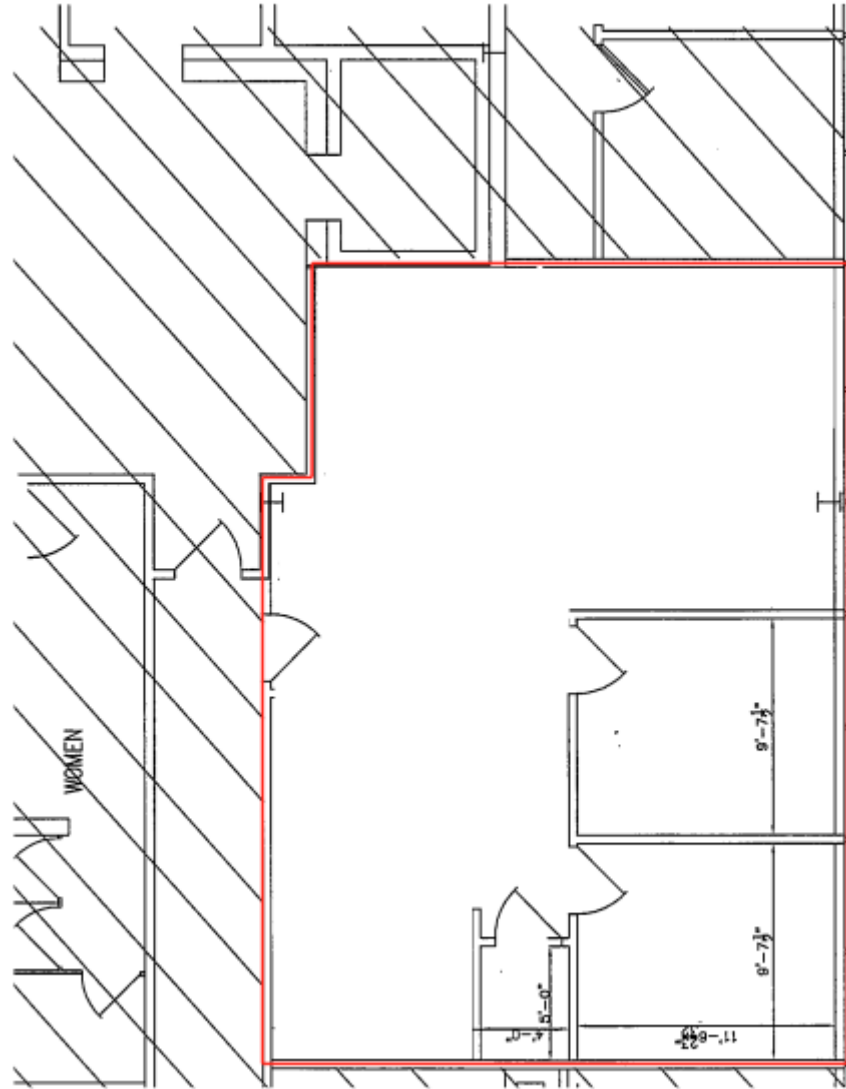

200 Middlesex Essex Turnpike, Iselin, New Jersey – 1,211 rsf

For marketing purposes only, subject to architectural verification. All dimensions are approximate.

200 Middlesex Essex Turnpike, Iselin, New Jersey – 1,610 rsf

For marketing purposes only, subject to architectural verification. All dimensions are approximate.

200 Middlesex Essex Turnpike, Iselin, New Jersey – 1,225 rsf

For marketing purposes only, subject to architectural verification. All dimensions are approximate.

200 Middlesex Essex Turnpike, Iselin, New Jersey – 1,142 rsf

For marketing purposes only, subject to architectural verification. All dimensions are approximate.

200 Middlesex Essex Turnpike, Iselin, New Jersey

For marketing purposes only, subject to architectural verification. All dimensions are approximate.