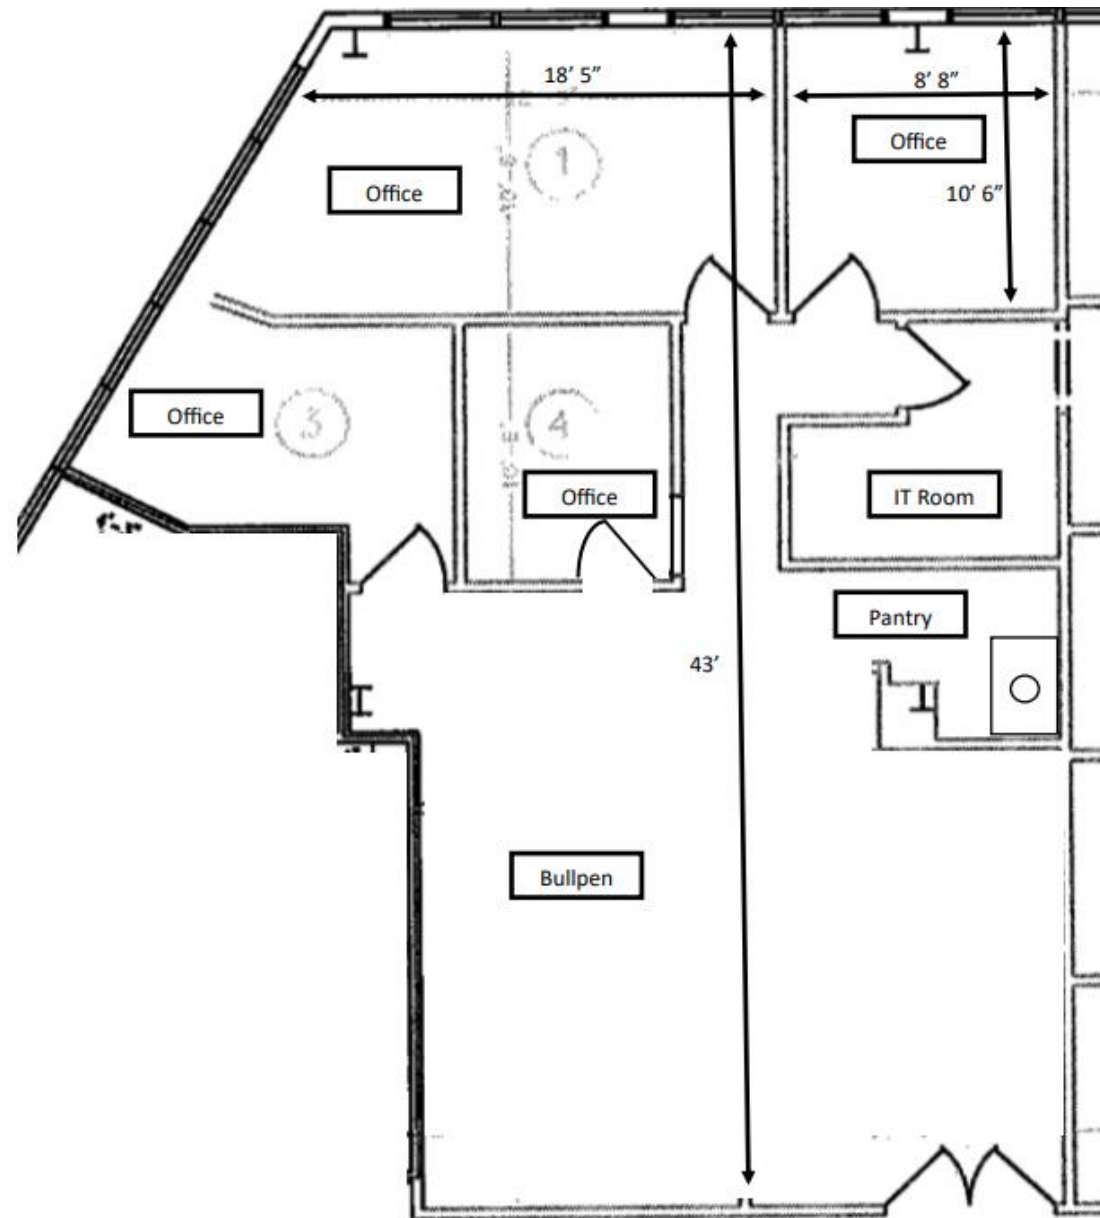

200 Middlesex Essex Turnpike, Iselin, New Jersey – 1,211 rsf

For marketing purposes only, subject to architectural verification. All dimensions are approximate.

200 Middlesex Essex Turnpike, Iselin, New Jersey – 1,610 rsf

For marketing purposes only, subject to architectural verification. All dimensions are approximate.

200 Middlesex Essex Turnpike, Iselin, New Jersey – 1,225 rsf

For marketing purposes only, subject to architectural verification. All dimensions are approximate.

200 Middlesex Essex Turnpike, Iselin, New Jersey – 1,142 rsf

For marketing purposes only, subject to architectural verification. All dimensions are approximate.

200 Middlesex Essex Turnpike, Iselin, New Jersey

For marketing purposes only, subject to architectural verification. All dimensions are approximate.