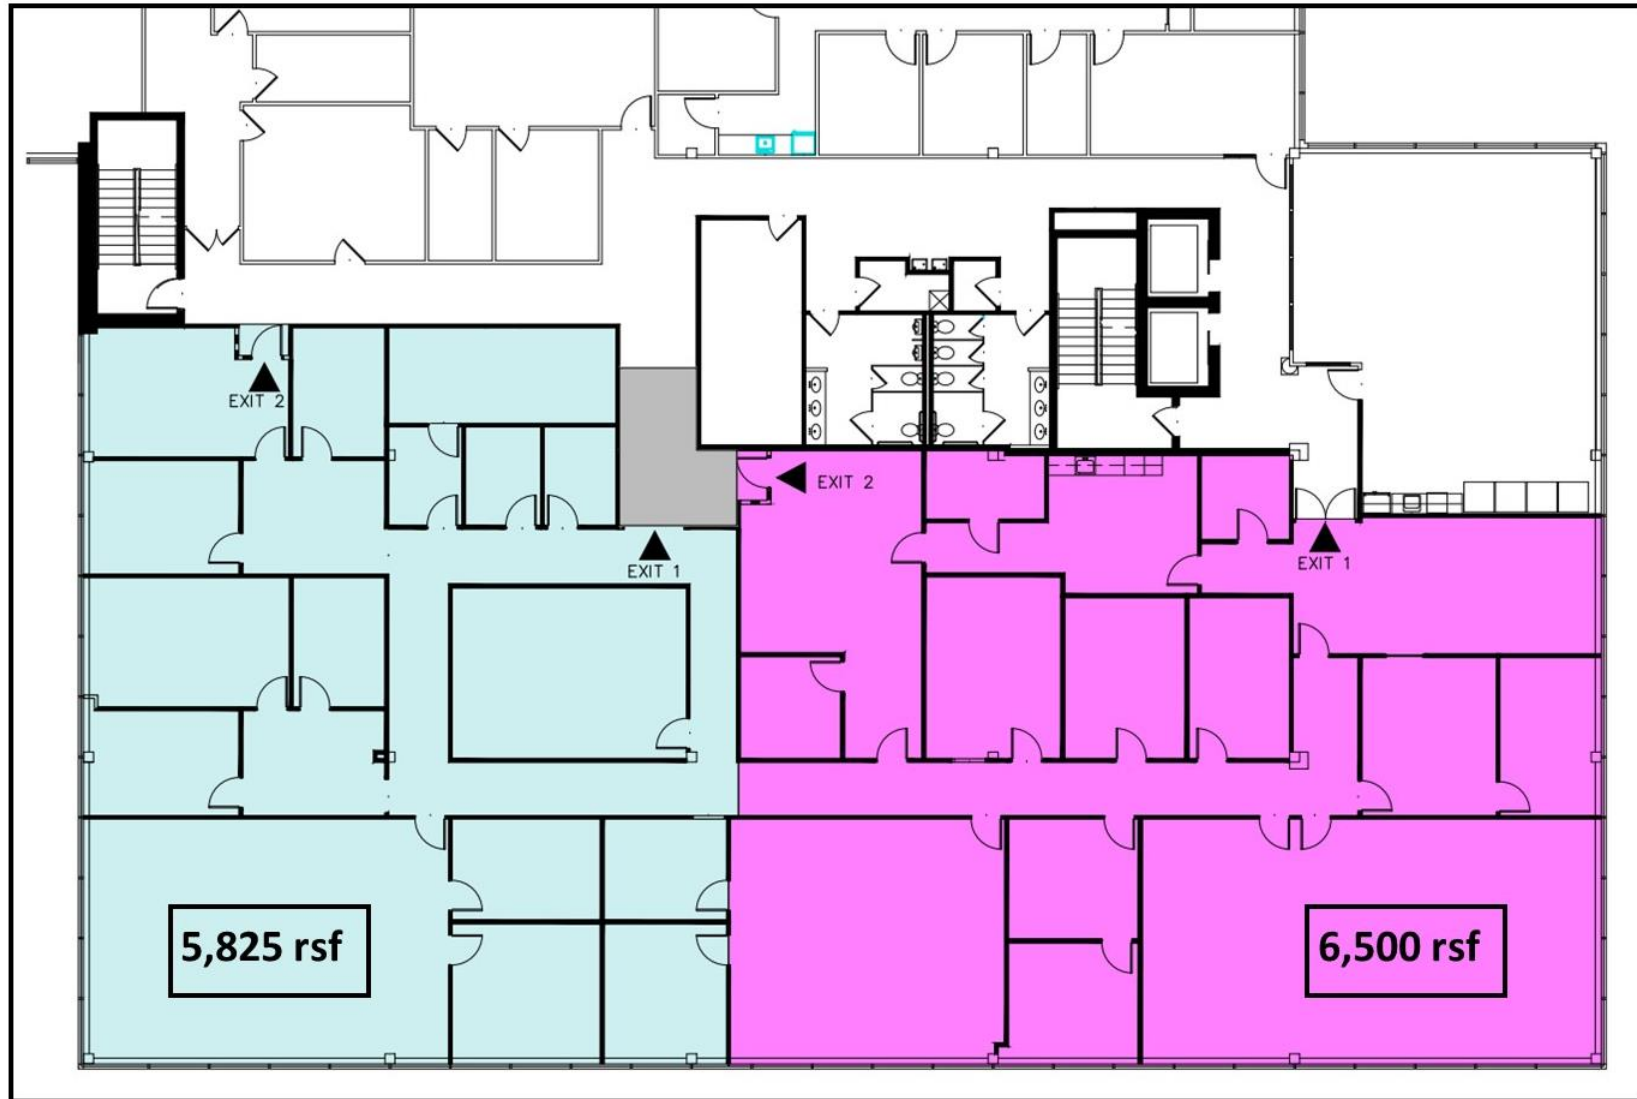

## 300 Littleton Road, Parsippany, New Jersey –500 rsf

For marketing purposes only, subject to architectural verification. All dimensions are approximate.

**300 Littleton Road, Parsippany, New Jersey –12,325 rsf**

For marketing purposes only, subject to architectural verification. All dimensions are approximate.

## 300 Littleton Road, Parsippany, New Jersey –5,000 rsf

For marketing purposes only, subject to architectural verification. All dimensions are approximate.