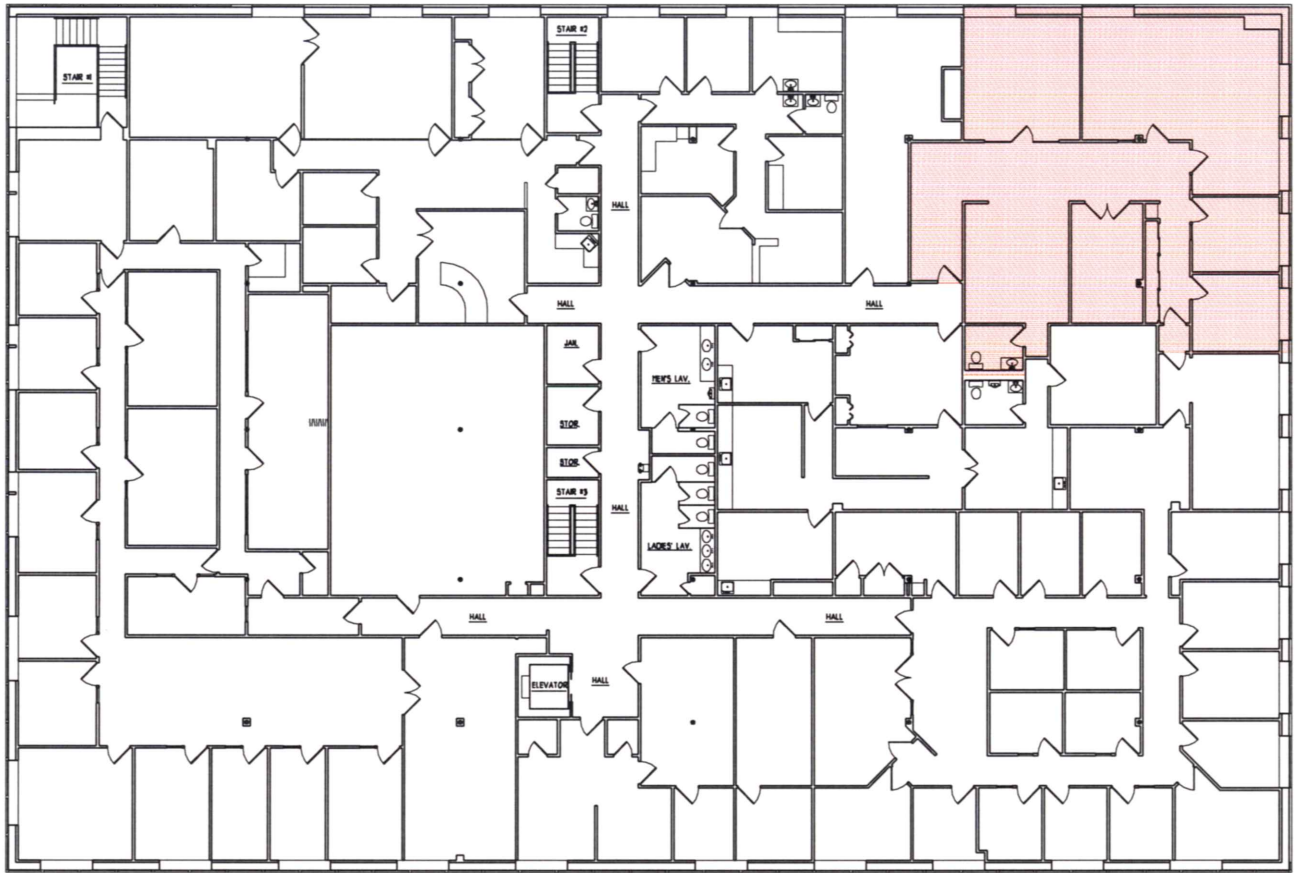

HEMPSTEAD TURNPIKE

SPACE/UNIT KEY

2,550 RSF

 SPACE/UNIT 204

 COMMON AREAS

510 HEMPSTEAD TPK, HEMPSTEAD, NY - SUITES 200-210

EXISTING UPPER LEVEL FLOOR PLAN 
SCALE 1/4" = 1'-0"