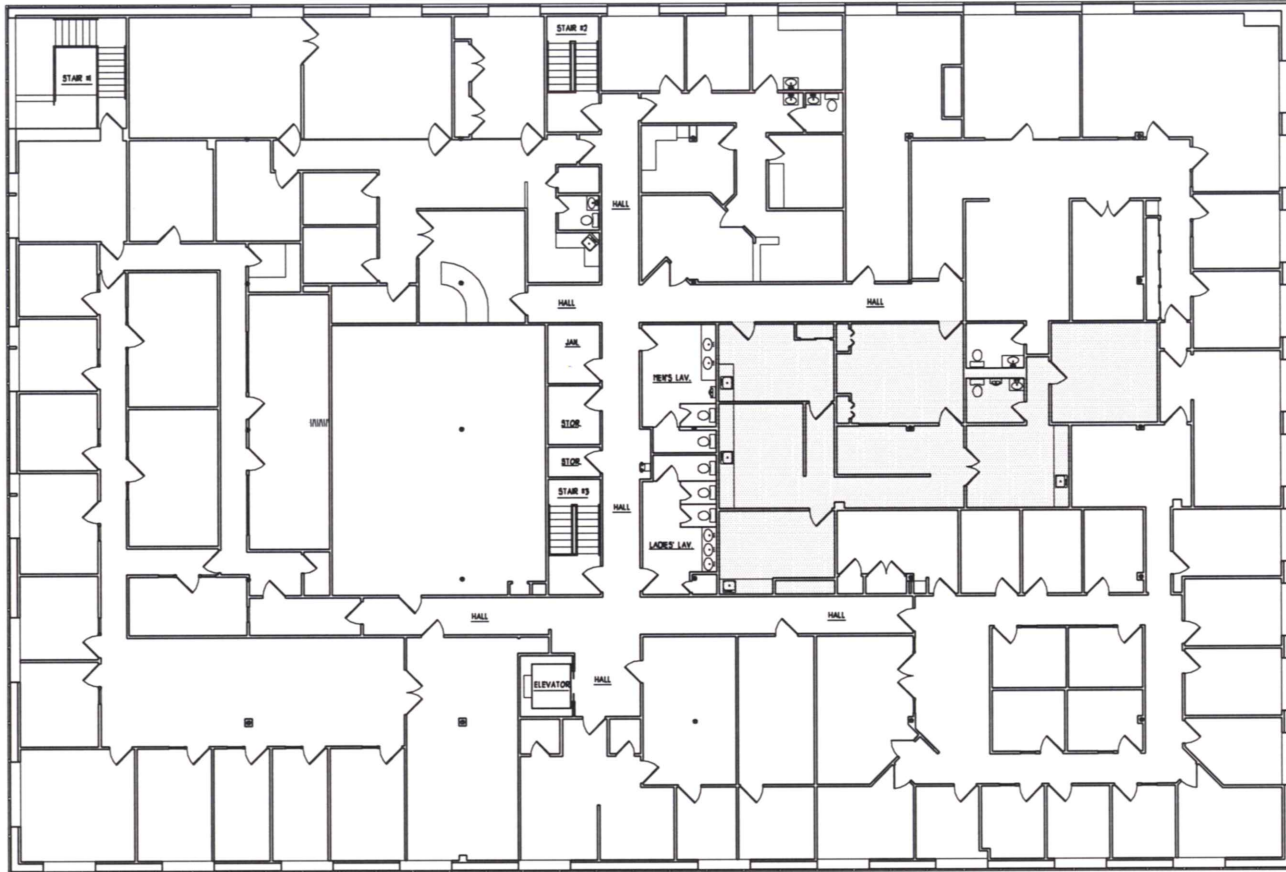

HEMPSTEAD TURNPIKE

SPACE/UNIT KEY
1,700 RSF

- SPACE/UNIT 209
- COMMON AREAS

510 HEMPSTEAD TPK., HEMPSTEAD, NY - SUITES 200-210

EXISTING UPPER LEVEL FLOOR PLAN \triangle
SCALE 1/4" = 1'-0"